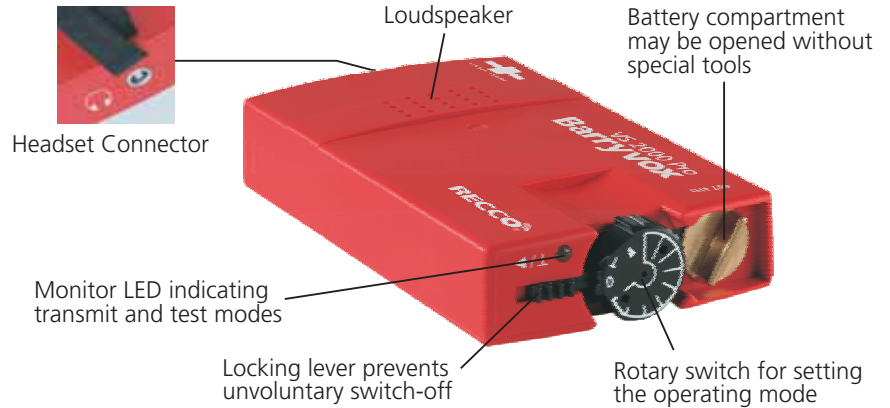

Barryvox VS 2000 Pro with RECCO

The Analog Beacon with Extraordinary Performance

Far more than 100'000 Barryvox beacons are in use all over the world. Rescue organizations, ski patrols, helicopter skiing companies and armies and last, but not least many individuals use them for their ventures into the snow. They all appreciate the beacon's robustness and it's extraordinary performance.

The **Barryvox VS 2000 Pro** beacons incorporate the know how of rescue specialists, Swiss technology and more than 30 years of experience by more than 100'000 users. They excel in many details:

- Range up to 120 m for very high area coverage per unit of time
- Built-in self- and battery test
- Long battery life (>500 hrs transmitting)
- Compliant with all current standards/regulations
- Sturdy, compact design
- Made in Switzerland

Double Safety - Barryvox VS 2000 Pro with Integrated RECCO

For the first time, the Barryvox VS2000 Pro unites the features of two different, complementing avalanche search systems.

The first system is the **well-proven and mature 457 kHz avalanche beacon technology**, which is used for rescue by companions. Every Barryvox is not only a location beacon, but at the same time it can be used for searching other beacons.

The second system is the **RECCO system, which is based on radar technology**. It takes the rescuers to the location of the buried persons within minutes. The reflector that enables this technology is built into the Barryvox. Today, RECCO search devices are available at all major ski areas and rescue bases. Thanks to RECCO, the Barryvox VS2000 PRO improves the probability of fast rescue, in particular for persons skiing deep snow near ski area trails.