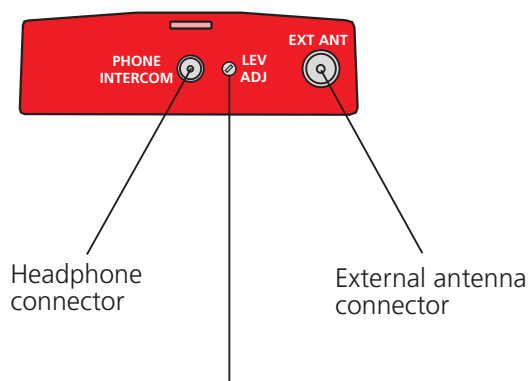

Barryvox VS 2000 PRO EXT with External 1d Antenna

Terrestrial Search with Range up to 180 m

Connections and Level Adjustment

25 turns dial for level adjustment
output PHONE-INTERCOM

~ 2 mVeff ... 250 mVeff into 150 Ohms
Min. = left end position (ccw)
Max. = right end position (cw)

Both ends with slip clutch,
i.e without hard limit

Note:

Carefully adjust the PHONE-INTERCOM level by means of a small screwdriver. When done, close the dial opening with a piece of tape or a small sticker, in order to keep humidity out of the beacon.

All connections to the system **must not be used in other ways than described**. In particular, do not feed any electrical signal (DC or AC) into the system. Metallic objects within an area about 1 m around the antenna **may have some influence on antenna performance**. For the same reason, do not use any metal coated tape on the antenna. This also goes for reflecting material, such as Scotch-Lite etc.