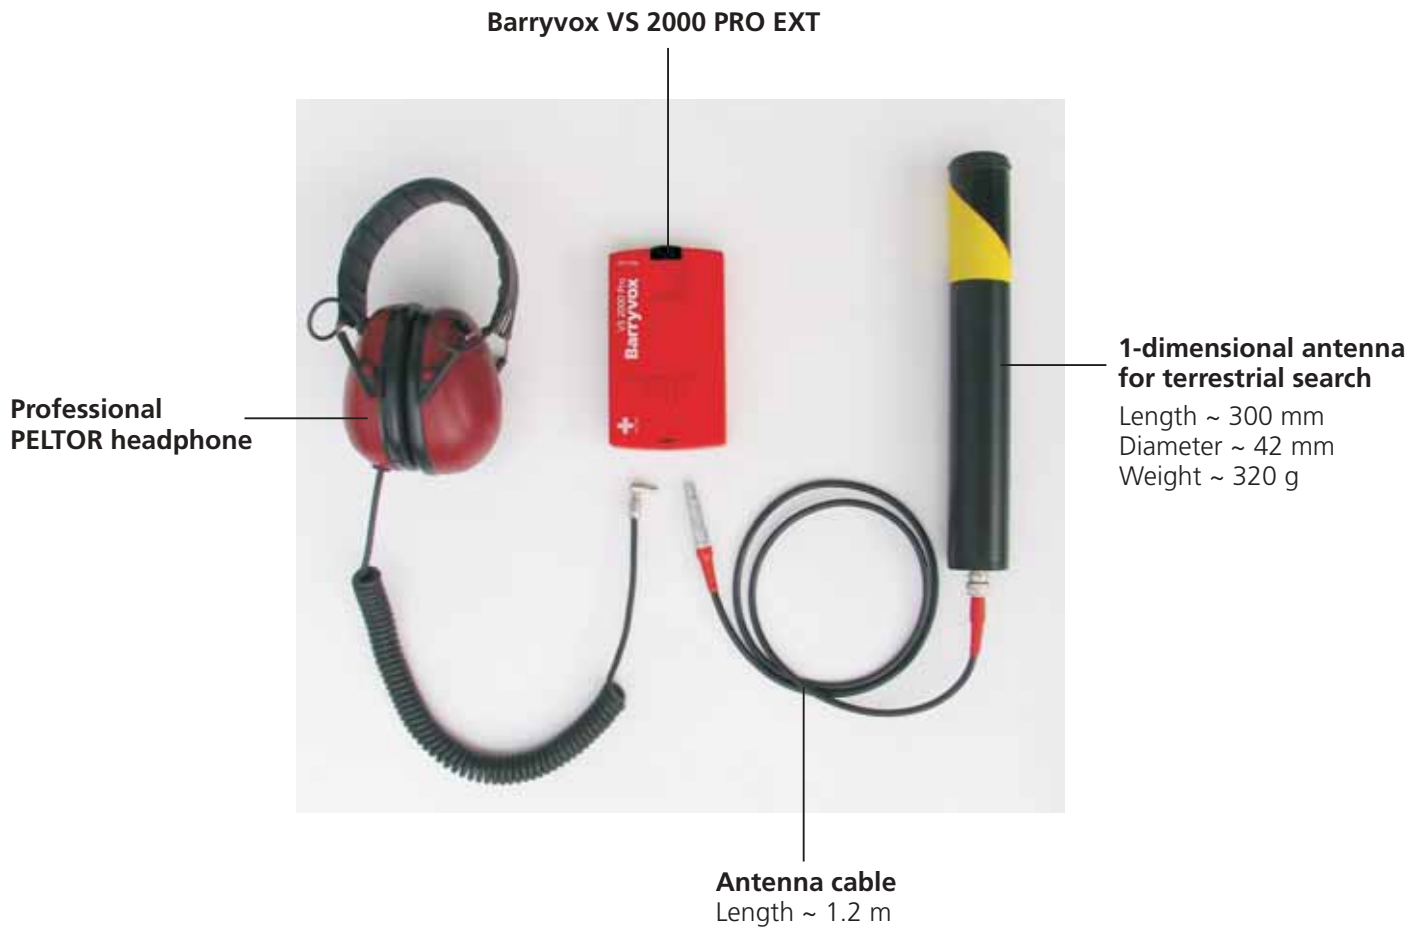

Barryvox VS 2000 PRO EXT with External 1d Antenna

Terrestrial Search with Range up to 180 m

Connections and Level Adjustment

25 turns dial for level adjustment
output PHONE-INTERCOM

~ 2 mVeff ... 250 mVeff into 150 Ohms
Min. = left end position (ccw)
Max. = right end position (cw)

Both ends with slip clutch,
i.e without hard limit

Note:

Carefully adjust the PHONE-INTERCOM level by means of a small screwdriver. When done, close the dial opening with a piece of tape or a small sticker, in order to keep humidity out of the beacon.

All connections to the system **must not be used in other ways than described**. In particular, do not feed any electrical signal (DC or AC) into the system. Metallic objects within an area about 1 m around the antenna **may have some influence on antenna performance**. For the same reason, do not use any metal coated tape on the antenna. This also goes for reflecting material, such as Scotch-Lite etc.