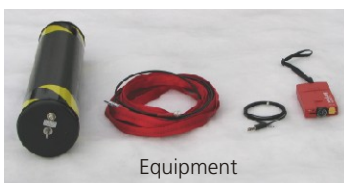

Transport Bag