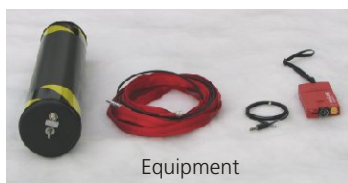

CHF 220.-- EUR 150.--

Barryvox S2

Barryvox S2 emergency transmitter including:

- Barryvox S2
- Adjustable carrying belt
- Operating manual

CHF 75.-- EUR 52.--

Terrestrial Search System

Barryvox VS 2000 Pro Ext 'Terrestrial' including:

- Barryvox VS 2000 Pro Ext
- External 1d antenna
- Antenna cable
- Professional PELTOR headphone

CHF 1'000.-- EUR 680.--

Helicopter Search System

Search System Barryvox VS 2000 PRO EXT 'Helicopter' including:

- Barryvox VS 2000 Pro Ext Avalanche Beacon
- External 3d antenna for helicopter search
- Antenna cable
- Intercom cable

CHF 2'940.-- EUR 1'860.--

Transport Bag for 3d Helicopter Antenna:

CHF 360.-- EUR 240.--